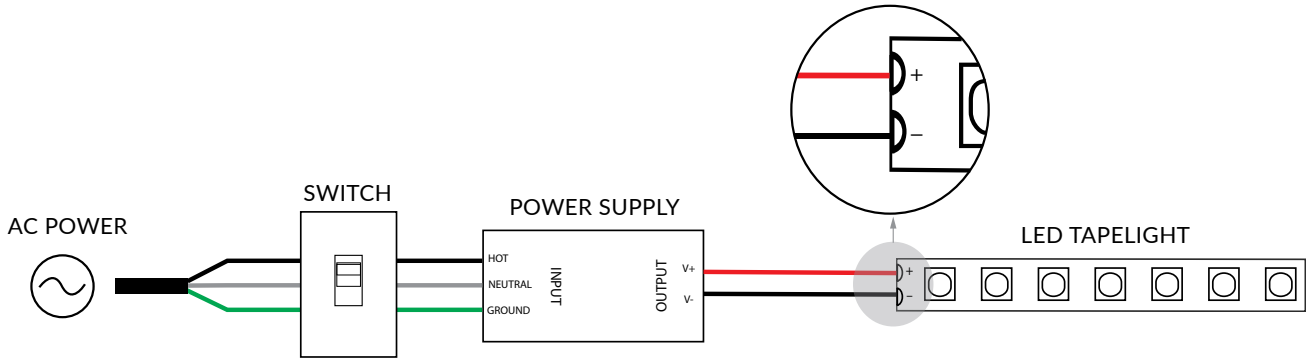

WHITE / SINGLE COLOR LED TAPELIGHT - WITHOUT DIMMER

WHITE / SINGLE COLOR LED TAPELIGHT - WITH DIMMER

WARM FADE LED TAPELIGHT - WITH DIMMER

RGB(W) LED TAPELIGHT - RF CONTROLLED

RGB(W) LED TAPELIGHT - DMX CONTROLLED

VARIABLE WHITE LED TAPELIGHT - RF CONTROLLED

VARIABLE WHITE LED TAPELIGHT - DMX CONTROLLED

VARIABLE WHITE LED TAPELIGHT - 2-CIRCUIT ELV DIMMABLE