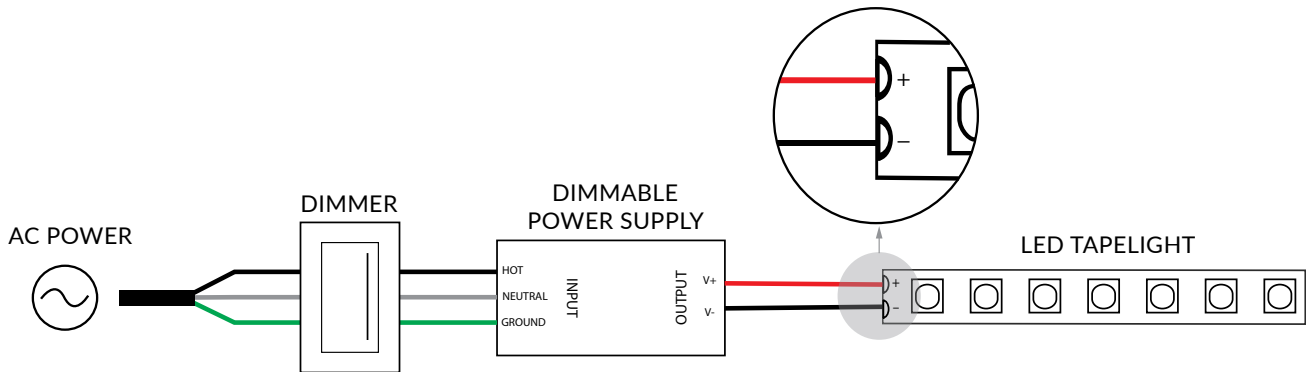

WHITE / SINGLE COLOR LED TAPELIGHT - WITHOUT DIMMER

WHITE / SINGLE COLOR LED TAPELIGHT - WITH DIMMER

WARM FADE LED TAPELIGHT - WITH DIMMER

RGB(W) LED TAPELIGHT - RF CONTROLLED

RGB(W) LED TAPELIGHT - DMX CONTROLLED

VARIABLE WHITE LED TAPELIGHT - RF CONTROLLED

VARIABLE WHITE LED TAPELIGHT - DMX CONTROLLED

VARIABLE WHITE LED TAPELIGHT - 2-CIRCUIT ELV DIMMABLE