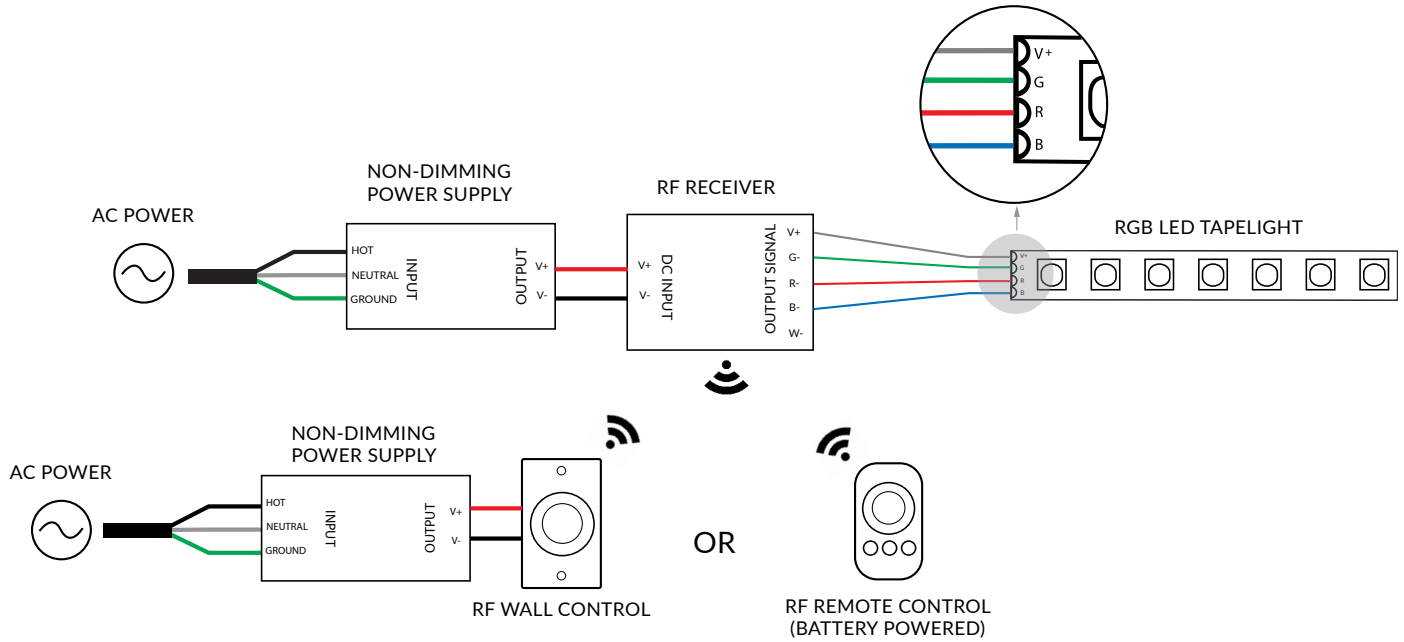

WHITE / SINGLE COLOR LED TAPELIGHT - WITHOUT DIMMER

WHITE / SINGLE COLOR LED TAPELIGHT - WITH DIMMER

WARM FADE LED TAPELIGHT - WITH DIMMER

RGB(W) LED TAPELIGHT - RF CONTROLLED

RGB(W) LED TAPELIGHT - DMX CONTROLLED

VARIABLE WHITE LED TAPELIGHT - RF CONTROLLED

VARIABLE WHITE LED TAPELIGHT - DMX CONTROLLED

VARIABLE WHITE LED TAPELIGHT - 2-CIRCUIT ELV DIMMABLE