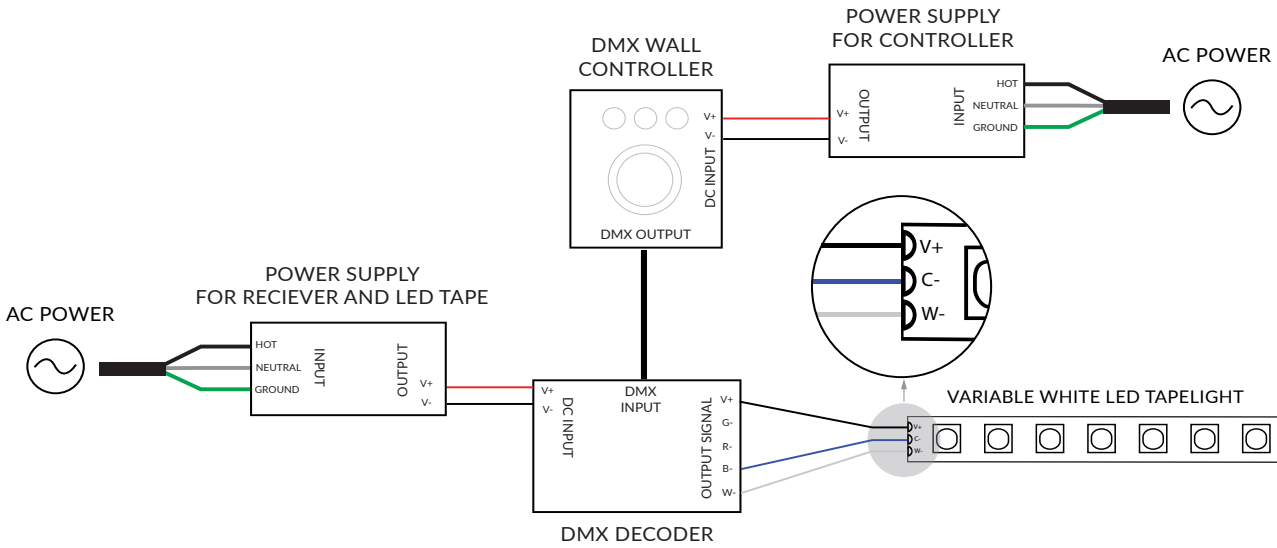

WHITE / SINGLE COLOR LED TAPELIGHT - WITHOUT DIMMER

WHITE / SINGLE COLOR LED TAPELIGHT - WITH DIMMER

WARM FADE LED TAPELIGHT - WITH DIMMER

RGB(W) LED TAPELIGHT - RF CONTROLLED

RGB(W) LED TAPELIGHT - DMX CONTROLLED

VARIABLE WHITE LED TAPELIGHT - RF CONTROLLED

VARIABLE WHITE LED TAPELIGHT - DMX CONTROLLED

VARIABLE WHITE LED TAPELIGHT - 2-CIRCUIT ELV DIMMABLE