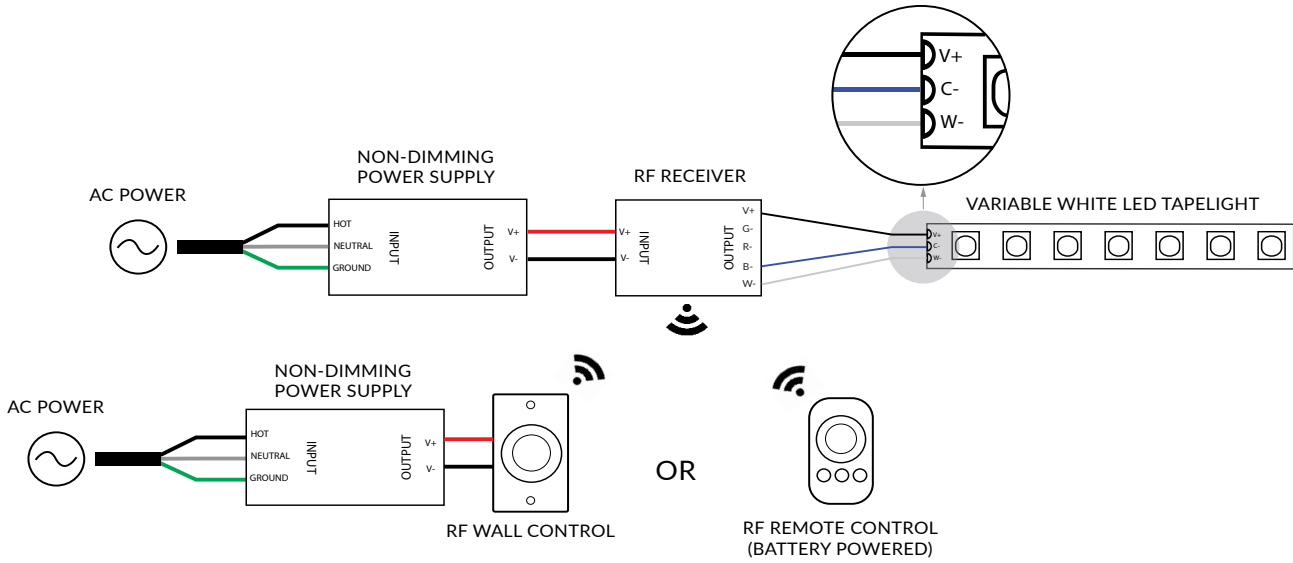

WHITE / SINGLE COLOR LED TAPELIGHT - WITHOUT DIMMER

WHITE / SINGLE COLOR LED TAPELIGHT - WITH DIMMER

WARM FADE LED TAPELIGHT - WITH DIMMER

RGB(W) LED TAPELIGHT - RF CONTROLLED

RGB(W) LED TAPELIGHT - DMX CONTROLLED

VARIABLE WHITE LED TAPELIGHT - RF CONTROLLED

VARIABLE WHITE LED TAPELIGHT - DMX CONTROLLED

VARIABLE WHITE LED TAPELIGHT - 2-CIRCUIT ELV DIMMABLE