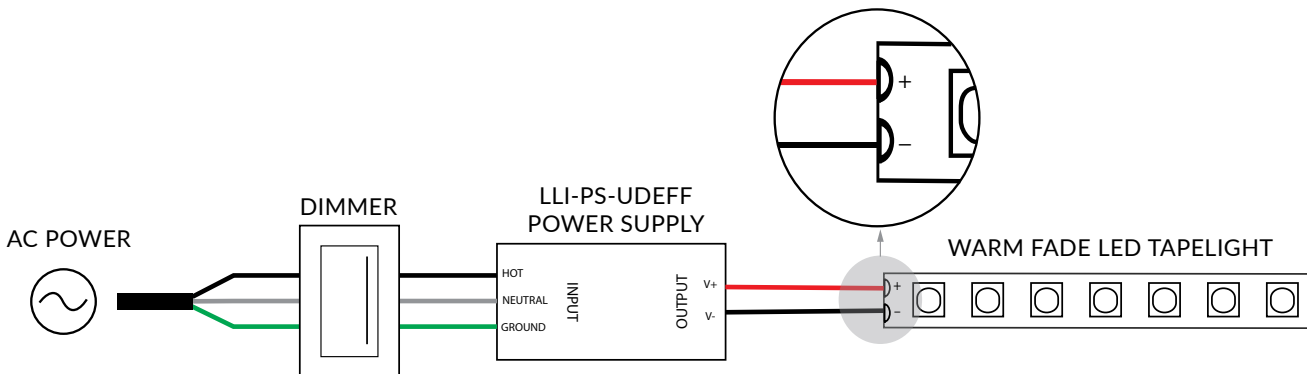

WHITE / SINGLE COLOR LED TAPELIGHT - WITHOUT DIMMER

WHITE / SINGLE COLOR LED TAPELIGHT - WITH DIMMER

WARM FADE LED TAPELIGHT - WITH DIMMER

RGB(W) LED TAPELIGHT - RF CONTROLLED

RGB(W) LED TAPELIGHT - DMX CONTROLLED

VARIABLE WHITE LED TAPELIGHT - RF CONTROLLED

VARIABLE WHITE LED TAPELIGHT - DMX CONTROLLED

VARIABLE WHITE LED TAPELIGHT - 2-CIRCUIT ELV DIMMABLE