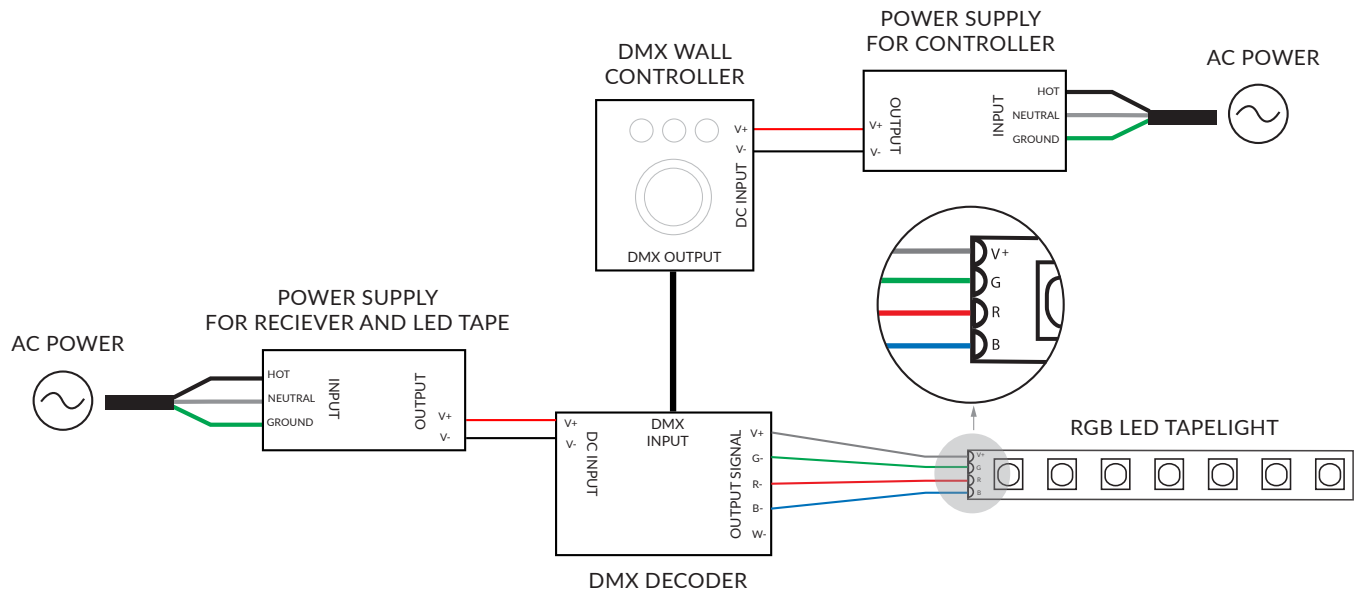

WHITE / SINGLE COLOR LED TAPELIGHT - WITHOUT DIMMER

WHITE / SINGLE COLOR LED TAPELIGHT - WITH DIMMER

WARM FADE LED TAPELIGHT - WITH DIMMER

RGB(W) LED TAPELIGHT - RF CONTROLLED

RGB(W) LED TAPELIGHT - DMX CONTROLLED

VARIABLE WHITE LED TAPELIGHT - RF CONTROLLED

VARIABLE WHITE LED TAPELIGHT - DMX CONTROLLED

VARIABLE WHITE LED TAPELIGHT - 2-CIRCUIT ELV DIMMABLE